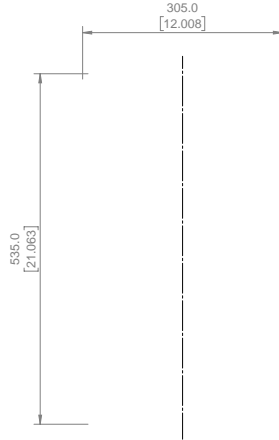

mm inch

JBL Professional
 8500 Balboa Boulevard, P.O. Box 2200
 Northridge, California 91329 U.S.A.

© Copyright 2018 JBL Professional
 www.jblpro.com

SS CV3010/99

SZ

07/05/18